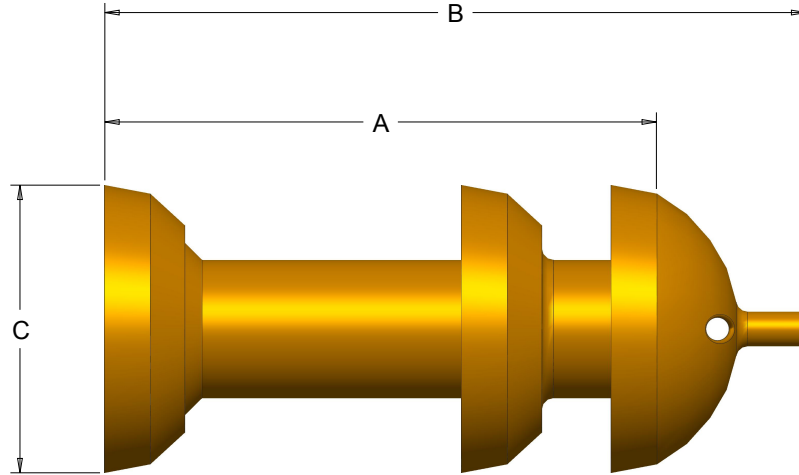

Super Flex 3C

SUPER FLEX 3CUP							
Size Inches	A	Inches	B	Inches	C	Inches	Weight lbs.
6"	12.75"		15"		6.62"		4.51
8"	16.250"		20"		8.68"		9.34
10"	20"		25"		10.68"		20.2
12"	24"		29"		12.5"		29.97
16"	27.5"		36"		16.25"		69